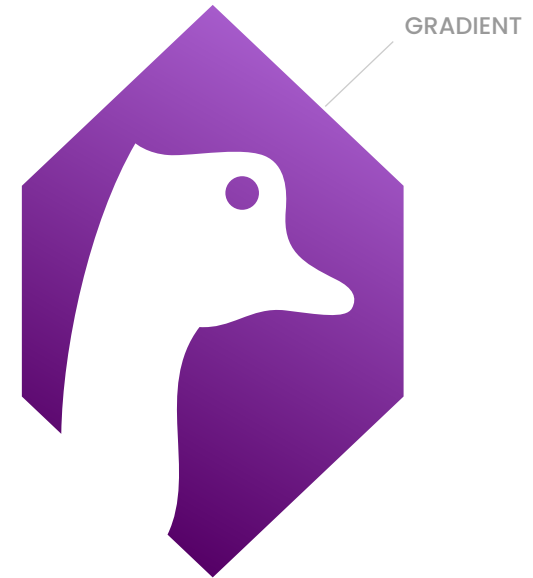

Black 900

Black 900 Italic

<https://fonts.google.com/specimen/Poppins>

Colors

DARK

rgb(102,0,102)

#660066

LIGHT

rgb(137,54,179)

#A75CCC

GRADIENT FROM DARK TO LIGHT WITH 60° ANGLE

AMETHYST

DARK PURPLE