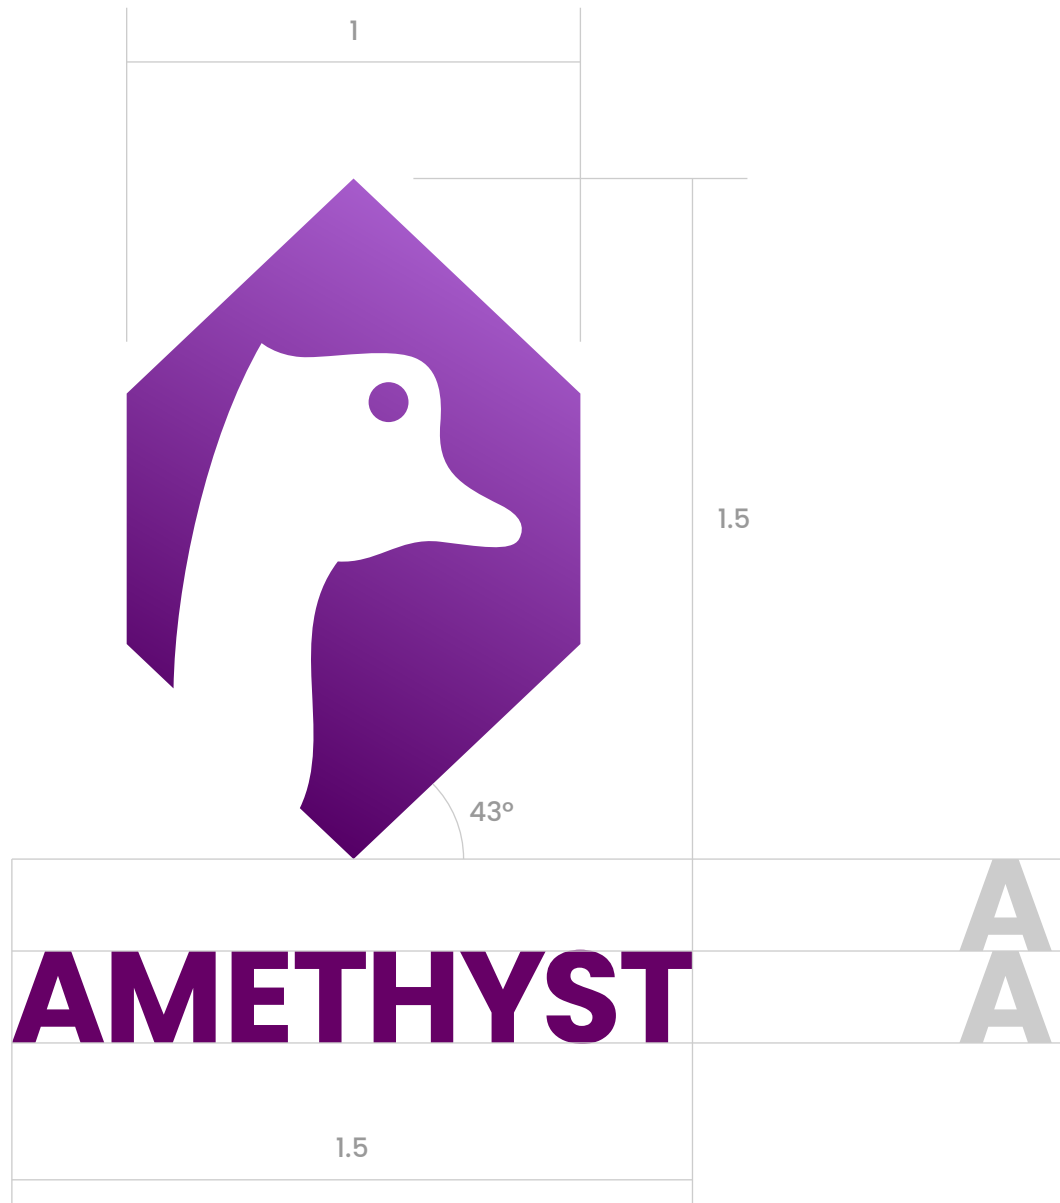

AMETHYST

VISUAL IDENTITY

Symbol

Logotype

AMETHYST

Proportions

Typeface Poppins Bold

Typeface

rgb(137,54,179)

#A75CCC

GRADIENT FROM DARK TO LIGHT WITH 60° ANGLE

AMETHYST

DARK PURPLE