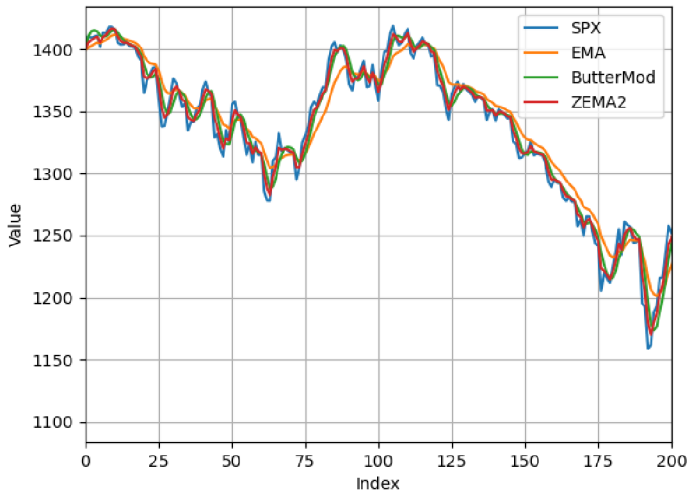

Example "Filters"

Example "Kalman"

Example "FFT_boot"

Example "ME_boot"

Example "Response"

Frequency Response

Lag / Group Delay