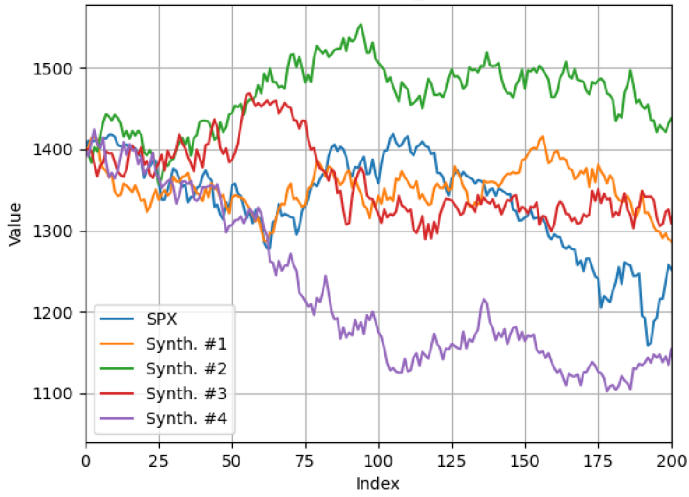

Example "Filters"

Example "Kalman"

Example "FFT_boot"

Example "ME_boot"

Example "Response"

Frequency Response

Lag / Group Delay