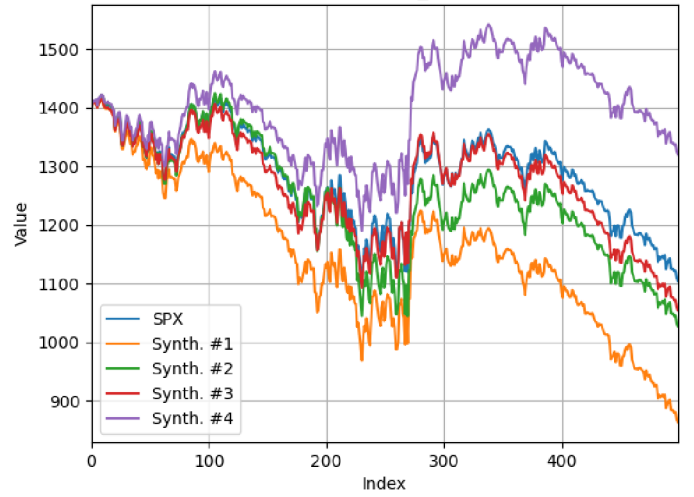

Example "Filters"

Example "Kalman"

Example "FFT_boot"

Example "ME_boot"

Example "Response"

Frequency Response

Lag / Group Delay