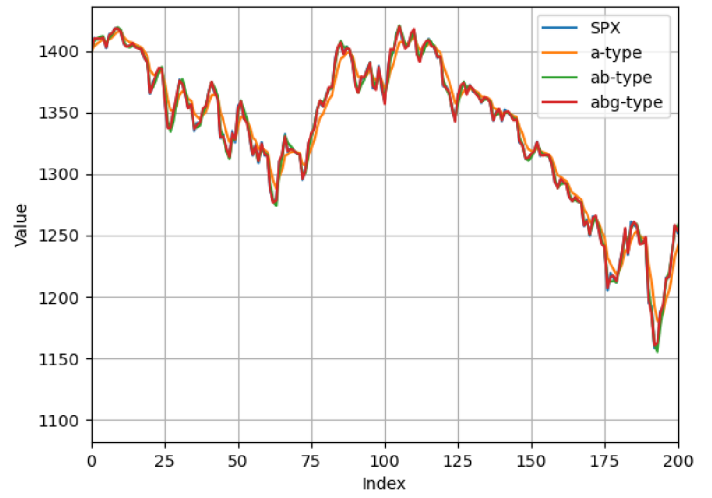

Example "Filters"

Example "Kalman"

Example "FFT_boot"

Example "ME_boot"

Example "Response"

Frequency Response

Lag / Group Delay