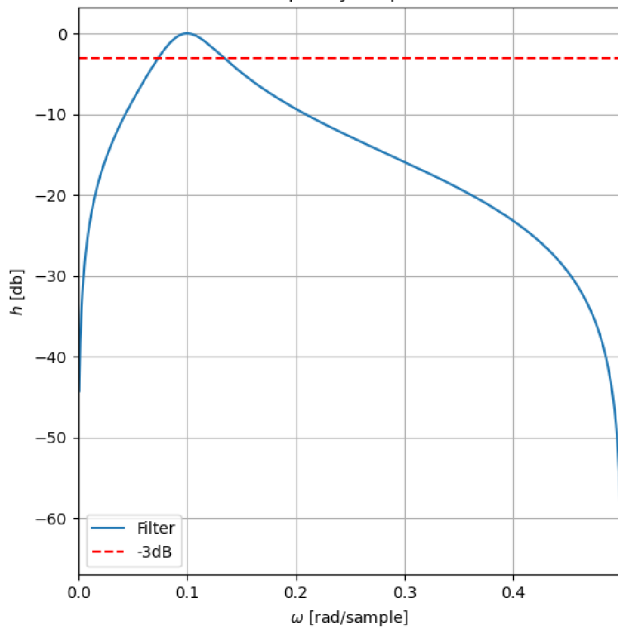

Example "Filters"

Example "Kalman"

Example "FFT_boot"

Example "ME_boot"

Example "Response"

Frequency Response

Lag / Group Delay